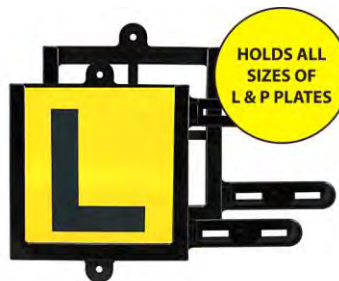

Drive

L & P Plate Holders Plastic Universal

Part No.

HOLPL3

Inner Outer

12 72

Category

Exterior Accessories