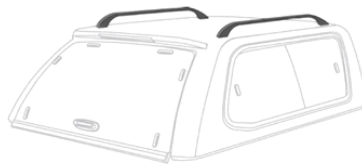

Mean Mother

Canopy Roof Rack Rail Mount

Part No.

FCRAIL2

Inner Outer

0 0

Category

4WD Products