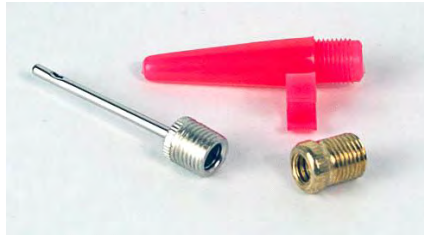

Part No.

TG35

Inner Outer
250 1000

Category

Tyre & Wheel Care

Dr Air

Brass Inflator Accessories 4pce