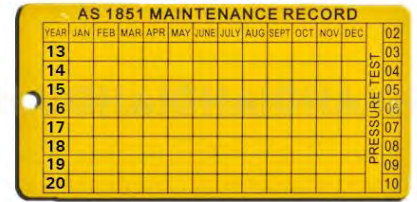

Drive

Fire Extinguisher Service Tag

Part No.

FWTAGM

Inner Outer

0 0

Category

Interior Accessories