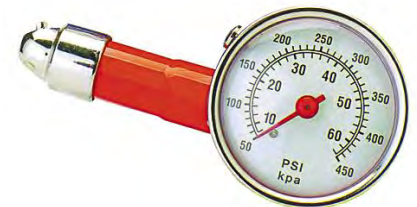

Part No.
TG2

Inner Outer   Category
25   150   **Tyre & Wheel Care**