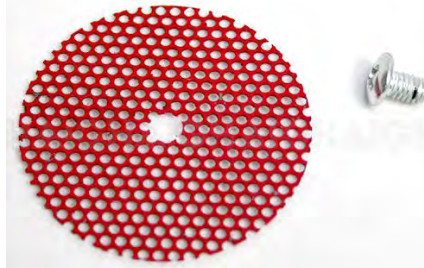

Dr Air

Replacement Filter Cover for AC475

Part No.

AFC01

Inner Outer

1 10

Category

Tyre & Wheel Care