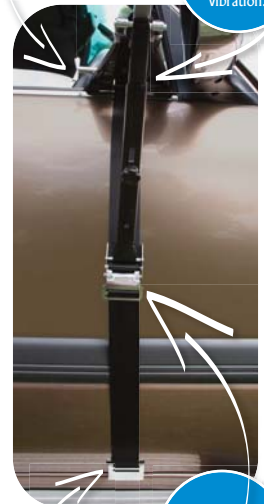

**PART No. MH17**

The multi-fit feature can adjust to fit these sized mirrors and almost anything in between!

Wide mounting plate aids stability and reduces vibration.

Bracing clip fits under door to aid stability.

Strap tensioner with protective pad.