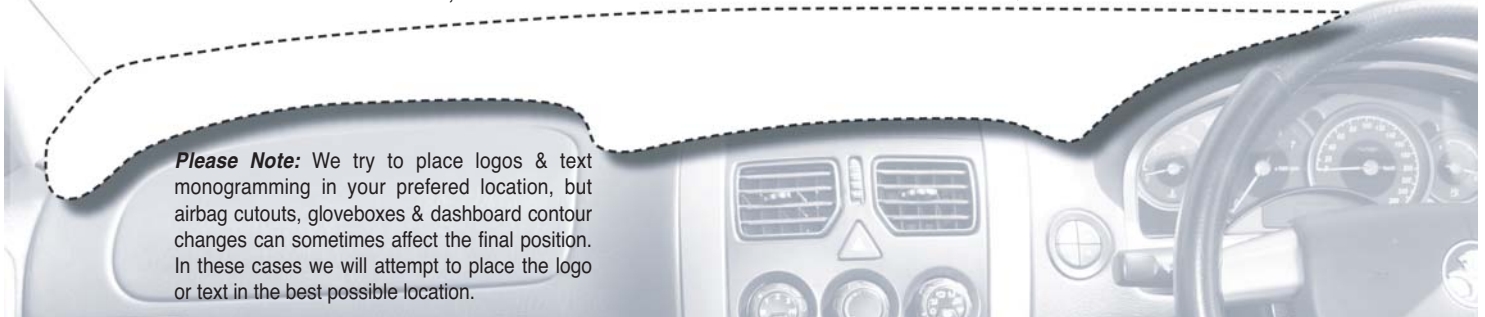

PRINT MONOGRAM TEXT HERE

LOGO & MONOGRAM COLOURS

Red
 Yellow Gold
 Royal Blue
 Mid Green
 Black
 Grey
 Pink "NEW"
 Purple "NEW"
 Silver "NEW"

LOCATION ON DASHMAT

Far Left Hand Side
 Above Glove Box Area
 Centre Area
 Other

PLEASE CONFIRM YOUR SELECTION/S & POSITION BY USING THE TEMPLATE SHOWN BELOW. IF YOU ARE SELECTING BOTH A LOGO AND MONOGRAM TOGETHER, PLEASE SHOW THE ORDER IN WHICH YOU REQUIRE THEM TO APPEAR.

Please Note: We try to place logos & text monogramming in your preferred location, but airbag cutouts, gloveboxes & dashboard contour changes can sometimes affect the final position. In these cases we will attempt to place the logo or text in the best possible location.